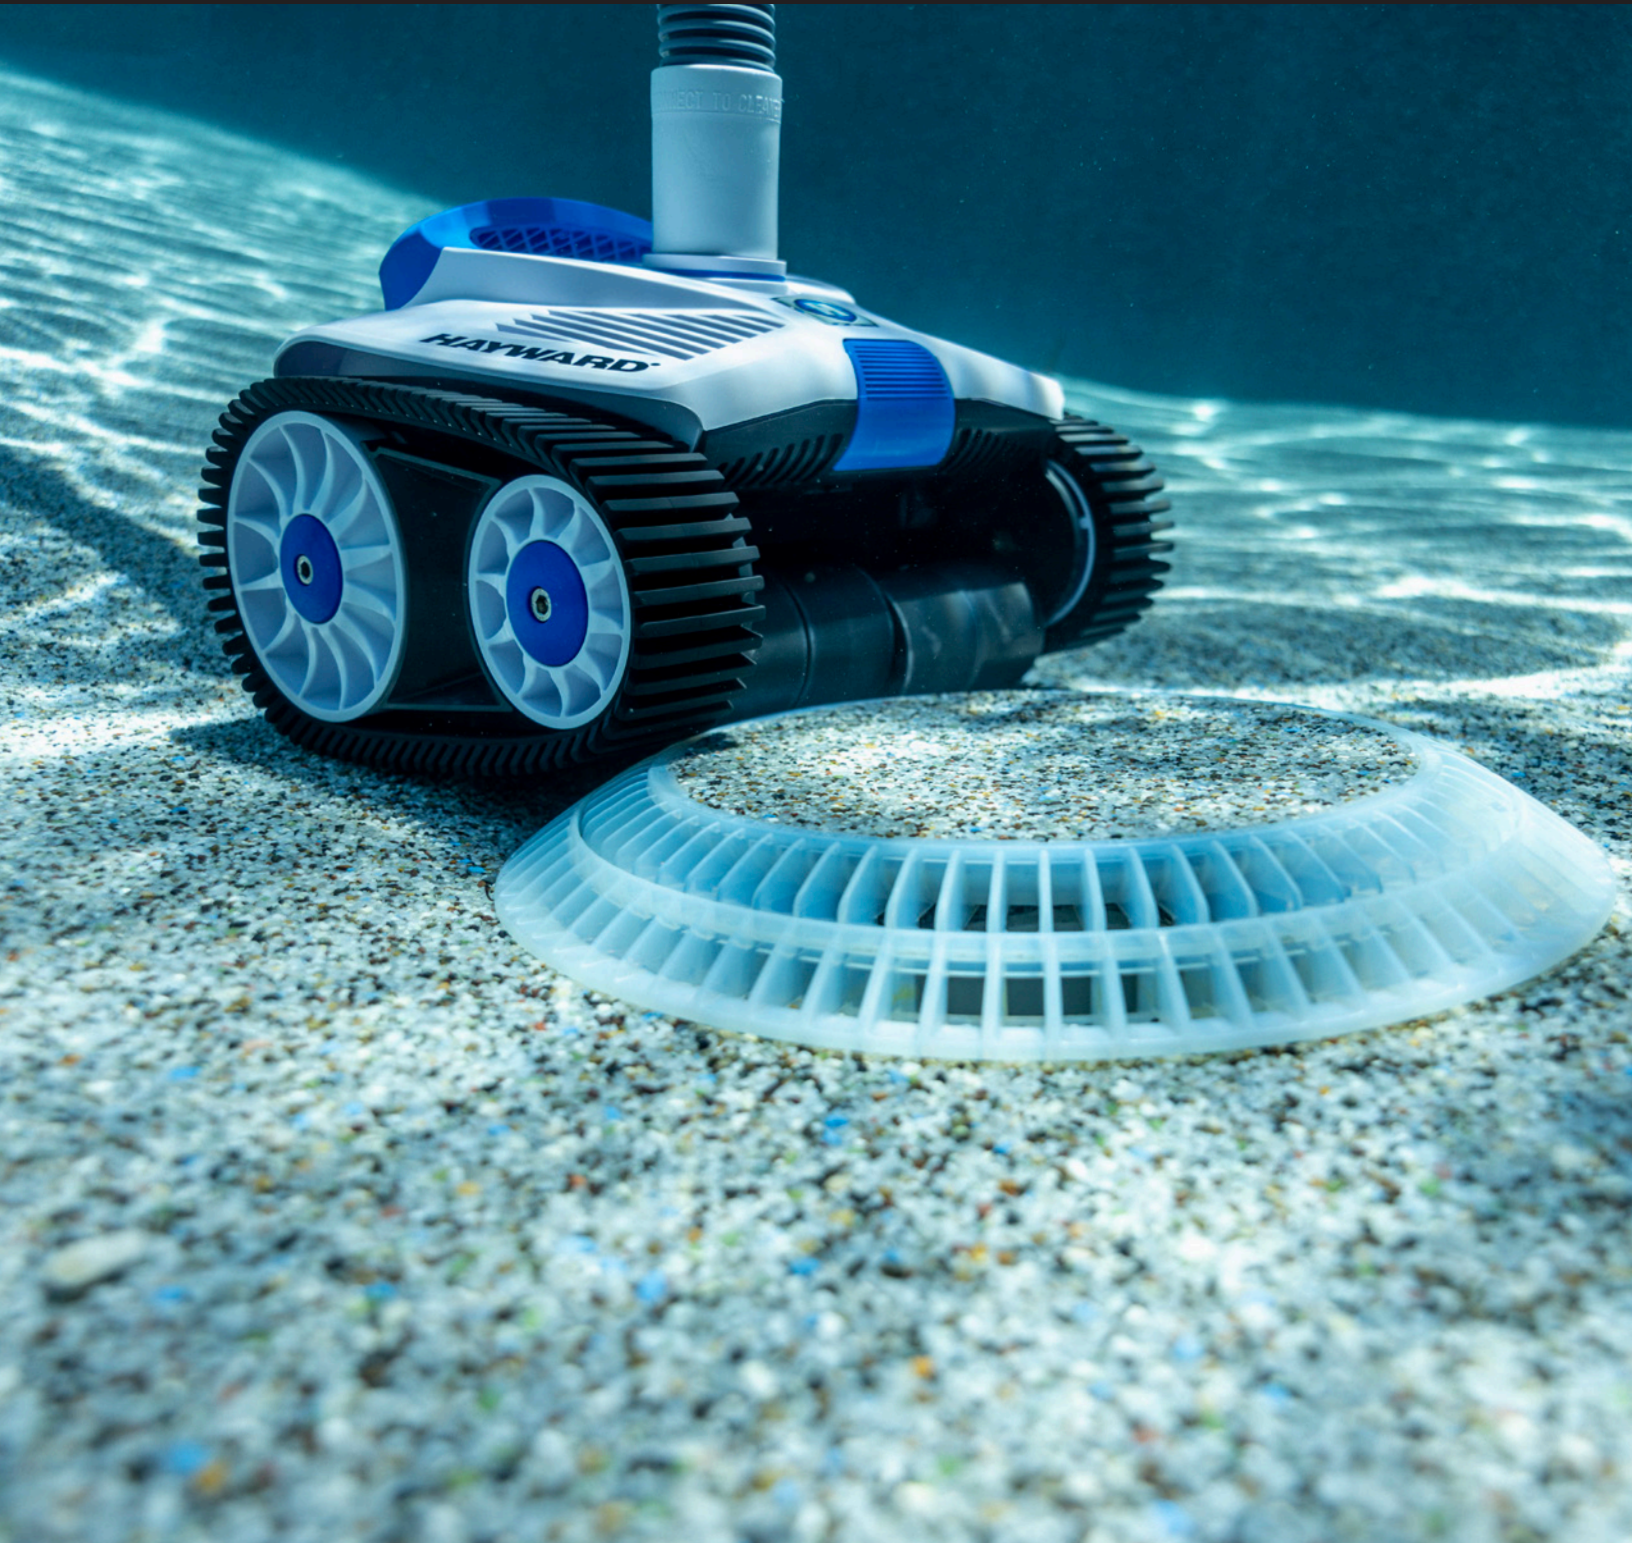

## ENDLESS TRACTION FOR A MEAN CLEAN.

The Hayward TracVac™ is an in-ground, suction cleaner designed for maximum clean with minimal effort. The use of tracks provides improved operational efficiencies which allow the TracVac to overcome obstacles better than standard wheeled options. Don't be fooled, this cleaner is small but mighty. Its modest size allows the TracVac to navigate any pool surface with speed and agility and light-weight construction makes it easy to handle.

- » **Rugged Tracks** – Unstoppable coverage from floor to wall.
- » **Superior Mobility** - Maneuvers over drains and attacks hard to reach spaces.
- » **Powerful Performance** - Eliminates debris and fine particles in less time.
- » **Tough, Yet Reliable** - Long-lasting drive-train allows for limited service.