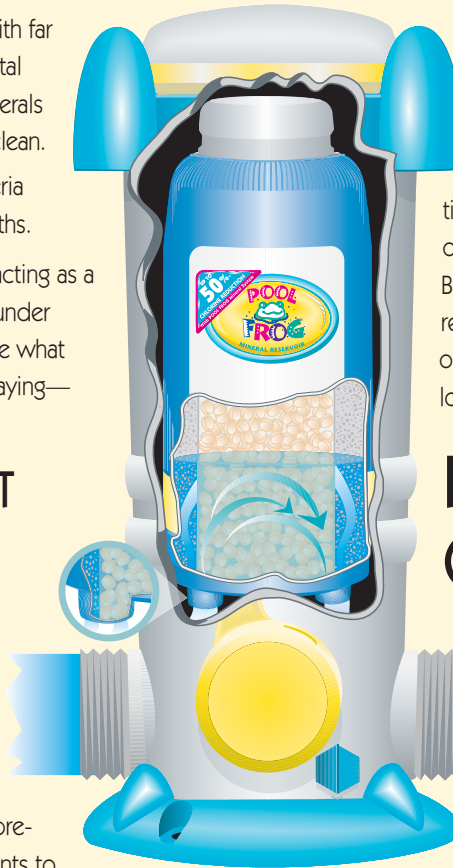

# ABOVE GROUND POOL FROG®

- LESS WORK WITH EASY PRE-FILLED PACS
- UP TO 50% LESS CHLORINE\*
- IMPROVES SWIMMING POOL PLEASURE

\*Compared to the minimum EPA recommended chlorine level of 1.0 ppm for a stabilized swimming pool.

## PUT FROG® MINERALS TO THE TEST!

- Your pool will use less chlorine with far less work while still maintaining crystal clear water. That's because POOL FROG® uses minerals that make the water feel softer and look sparkling clean.
- POOL FROG®'s patented minerals destroy bacteria with a controlled release formula that lasts 6 months.
- Minerals also help keep your pH balanced by acting as a neutralizer. On a blazing hot day, dip your head under water and take a look around. You can actually see what POOL FROG®'s been doing while you've been playing—crystal clear water.

## CHLORINE SUPPORT MADE EASY.

- If having fun and spending as little maintenance time as possible is your first priority, set and forget POOL FROG® with a pre-filled chlorine POOL FROG® Bac Pac inside the POOL FROG® Mineral Reservoir.
- POOL FROG® is the only mineral system with a pre-filled chlorine pac that meets the EPA requirements to lower previously approved safe chlorine levels up to 50%\*.
- This is a very convenient way of reducing chlorine use and hassle. Set the dial on the POOL FROG® Cyclor and it dispenses minerals and chlorine while you and your family experience an endless summer.

## MORE FUN WITH POOL FROG®

- The Above Ground POOL FROG® makes it even easier for you to enjoy your pool. The enhanced control dial allows for more precise control over the minerals and chlorine going into the pool. When it's time to replace the minerals (every 6 months or once a season) or the chlorine POOL FROG® Bac Pac (every 2-3 weeks), the cap is a snap to remove. Simply grab the handles and twist it off. And these great features add to the cool look of the POOL FROG® Cyclor.