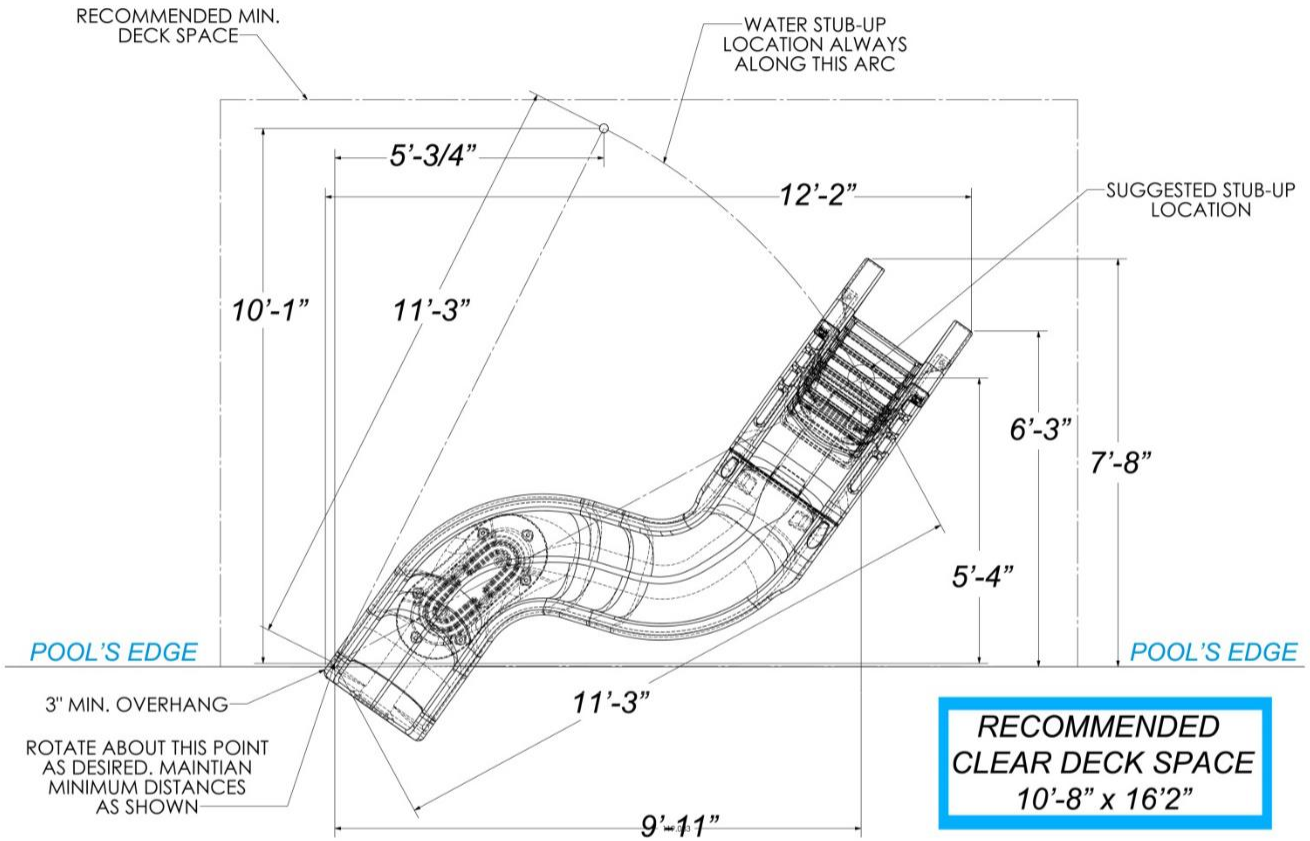

Rip Tide Slide Placement/Stub-up Location

Global Pool Products
684 N. Port Crescent, Suite C
Bad Axe, MI 48413
P: 989-269-5900 TF: 866-712-0606
Fax: 989-269-5902

The information contained in this document is proprietary and confidential to Global Pool Products and not to be reproduced without written consent from Global Pool Products