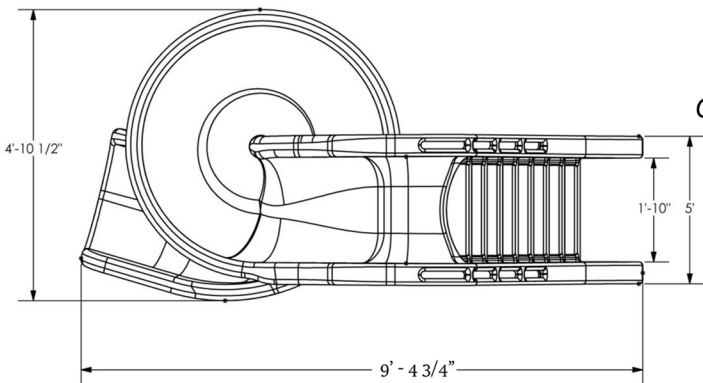

Model No.	Description	Width	Length	Height
GPPSTS-GRAY	GRAY			
GPPSTS-SAND	SANDSTONE	88"	66"	92"
GPPSTS-GRAY-LED	GRAY W/LIGHT PKG	223cm	167cm	233cm
GPPSTS-SAND-LED	SANDSTONE W/LIGHT PKG			

S
L
I
D
E
S

www.global-poolproducts.com