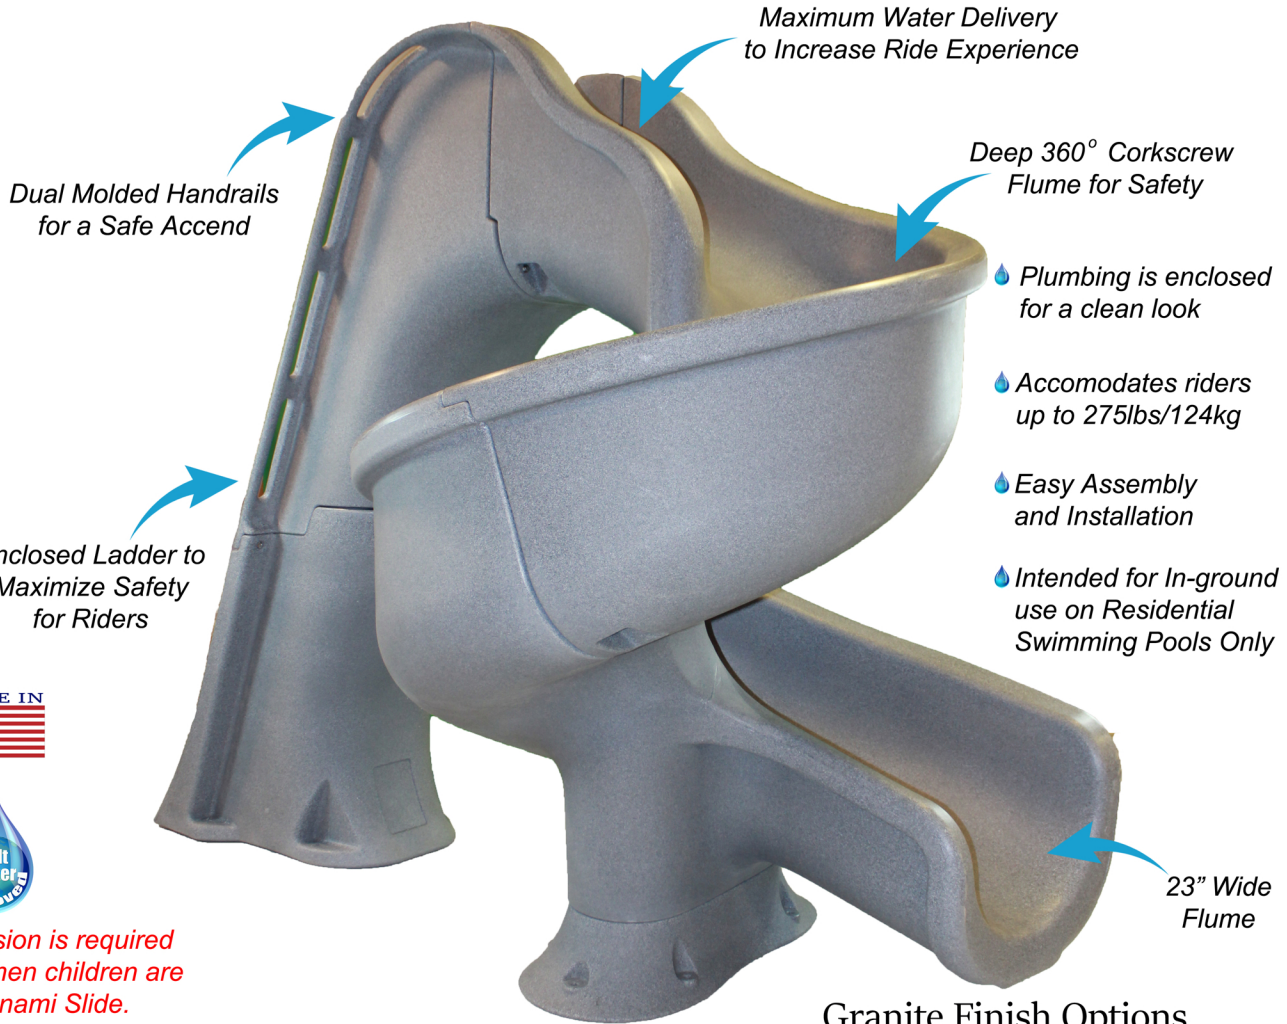

TsunamiTM

360 Twist & Turn for Hours of Family Fun!

Adult supervision is required at all times when children are using the Tsunami Slide.

Granite Finish Options

Colors may vary from swatches due to printing/scanning technology

Model No.	Description	Width	Length	Height
GPPSTS-GRAY	GRAY			
GPPSTS-SAND	SANDSTONE	88"	66"	92"
GPPSTS-GRAY-LED	GRAY W/LIGHT PKG	223cm	167cm	233cm
GPPSTS-SAND-LED	SANDSTONE W/LIGHT PKG			

S
L
I
D
E
S

www.global-poolproducts.com