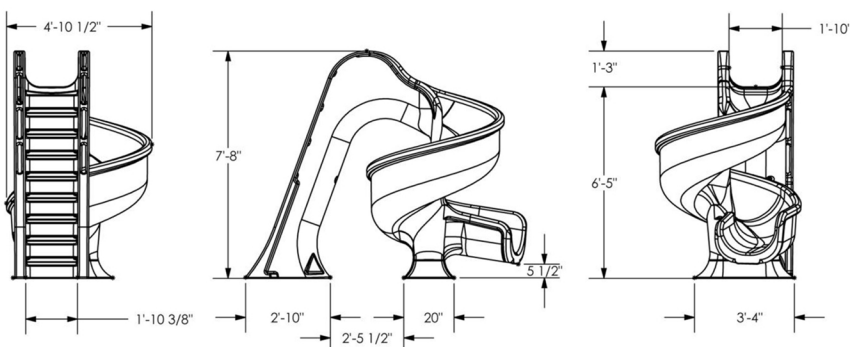

Model No.	Description	Width	Length	Height
GPPSTS-GRAY	GRAY			
GPPSTS-SAND	SANDSTONE	88"	66"	92"
GPPSTS-GRAY-LED	GRAY W/LIGHT PKG	223cm	167cm	233cm
GPPSTS-SAND-LED	SANDSTONE W/LIGHT PKG			

S
L
I
D
E
S

www.global-poolproducts.com