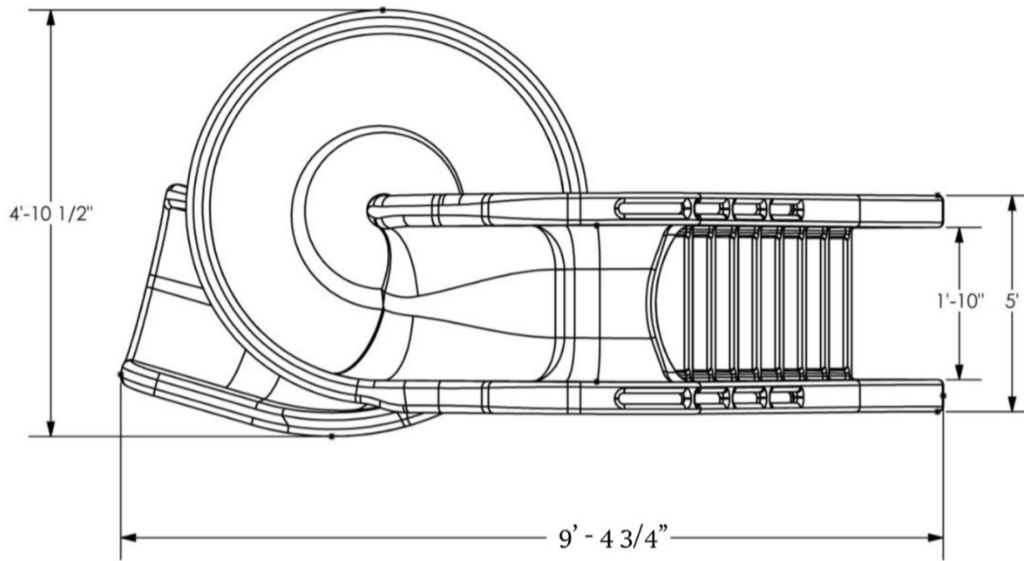

Tsunami Slide Specifications

Global Pool Products
684 N. Port Crescent, Suite C
Bad Axe, MI 48413
P: 989-269-5900 TF: 866-712-0606
Fax: 989-269-5902

The information contained in this document is proprietary and confidential to Global Pool Products and not to be reproduced without written consent from Global Pool Products

www.global-poolproducts.com