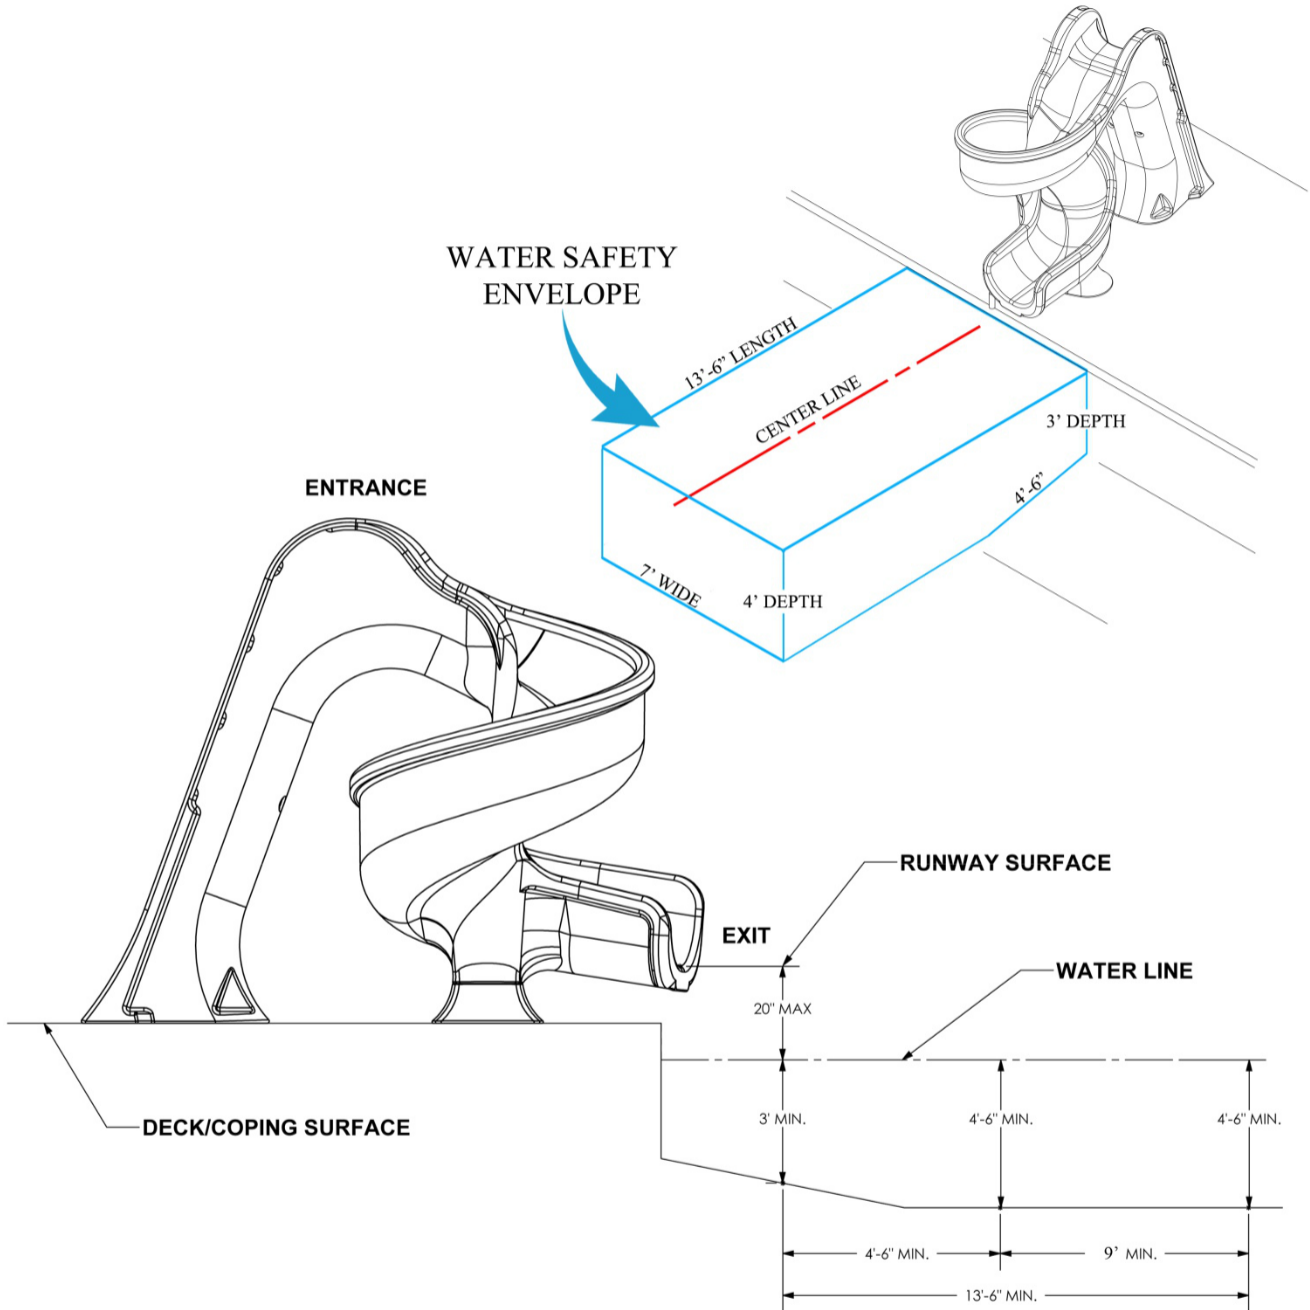

Tsunami Slide Specifications

Global Pool Products
684 N. Port Crescent, Suite C
Bad Axe, MI 48413
P: 989-269-5900 TF: 866-712-0606
Fax: 989-269-5902

The information contained in this document is proprietary and confidential to Global Pool Products and not to be reproduced without written consent from Global Pool Products

www.global-poolproducts.com