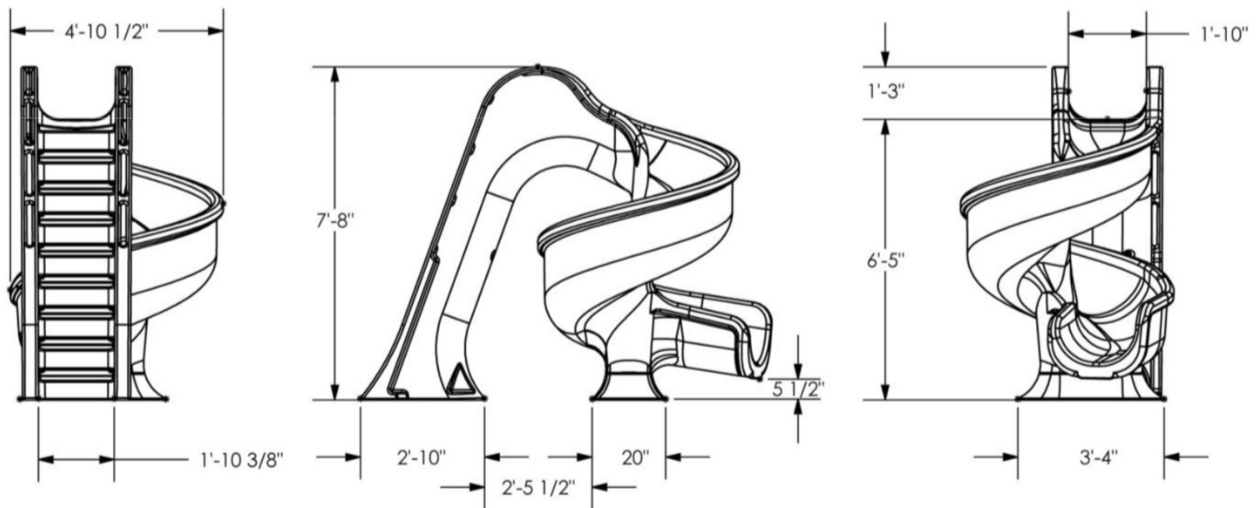

Tsunami Slide Specifications

Global Pool Products
684 N. Port Crescent, Suite C
Bad Axe, MI 48413
P: 989-269-5900 TF: 866-712-0606
Fax: 989-269-5902

The information contained in this document is proprietary and confidential to Global Pool Products and not to be reproduced without written consent from Global Pool Products

www.global-poolproducts.com