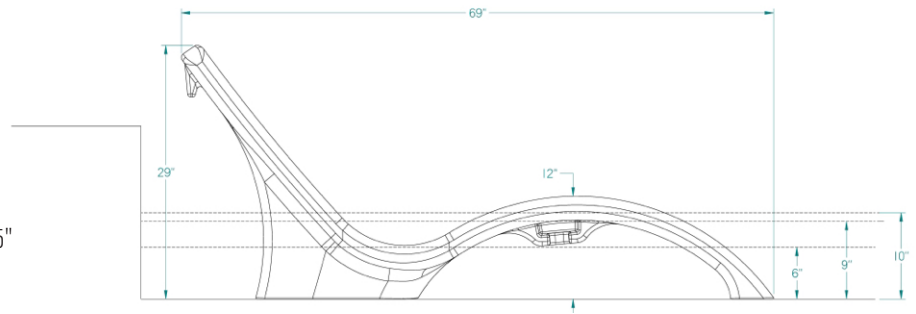

GLOBAL LOUNGER™

- Sleek, rotomolded design
- Integrated handle for easy lifting
- Easy to fill, use, maintain, drain, and remove
- Compatible with all pool types
- Optional deep water kit, connecting table, and headrest
- Designed for water depths of 0-10"
- Deep water kit designed for water depths of 10-16.5"
- UV resistant linear low density polyethylene
- Salt and chlorine water friendly
- Empty Chair Weight: 64 lbs/29 kg
- Weight Limit: 300 lbs/136 kg

* Patent Pending