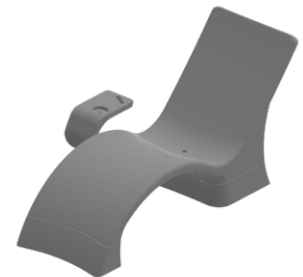

# GLOBAL LOUNGER™

- Sleek, rotomolded design
- Integrated handle for easy lifting
- Easy to fill, use, maintain, drain, and remove
- Compatible with all pool types
- Optional deep water kit, connecting table, and headrest
- Designed for water depths of 0-10"
- Deep water kit designed for water depths of 10-16.5"
- UV resistant linear low density polyethylene
- Salt and chlorine water friendly
- Empty Chair Weight: 64 lbs/29 kg
- Weight Limit: 300 lbs/136 kg

To select a color for the lounger and/or connecting table, replace "X" in the part number above with "G" for grey, "S" for sandstone, or "W" for white. To select a color for the headrest, replace "X" in the part number above with "G" for grey, "S" for sand, or "N" for navy blue.

## Headrest Colors

Grey

Sand

Navy Blue

\*Actual colors may vary

Shown with Deep Water Kit & Connecting Table

LIFTS

GAMES