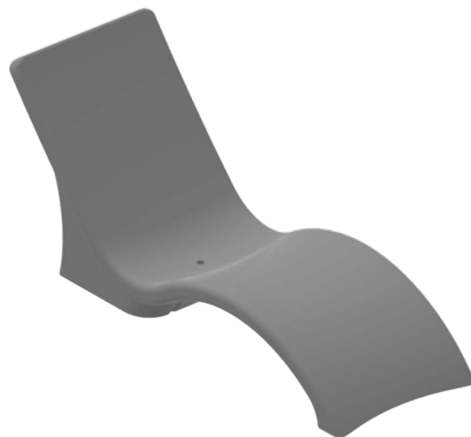

# GLOBAL LOUNGER™

- Sleek, rotomolded design
- Integrated handle for easy lifting
- Easy to fill, use, maintain, drain, and remove
- Compatible with all pool types
- Optional deep water kit, connecting table, and headrest
- Designed for water depths of 0-10"
- Deep water kit designed for water depths of 10-16.5"
- UV resistant linear low density polyethylene
- Salt and chlorine water friendly
- Empty Chair Weight: 64 lbs/29 kg
- Weight Limit: 300 lbs/136 kg

## Lounger and Table Colors

Granite Grey

Granite Sandstone

White

\*Actual colors may vary

PART NUMBER	DESCRIPTION
GPP-LF-LC-X	Global Lounger - Lounger Only
GPP-LF-DW-X	Global Lounger - Deep Water Kit Only
GPP-LF-ST-X	Global Lounger - Connecting Table Only
GPP-LF-LCH-X	Global Lounger - Headrest Only
GPP-LFS-X	Global Lounger - Lounger and Connecting Table

To select a color for the lounger and/or connecting table, replace "X" in the part number above with "G" for grey, "S" for sandstone, or "W" for white. To select a color for the headrest, replace "X" in the part number above with "G" for grey, "S" for sand, or "N" for navy blue.