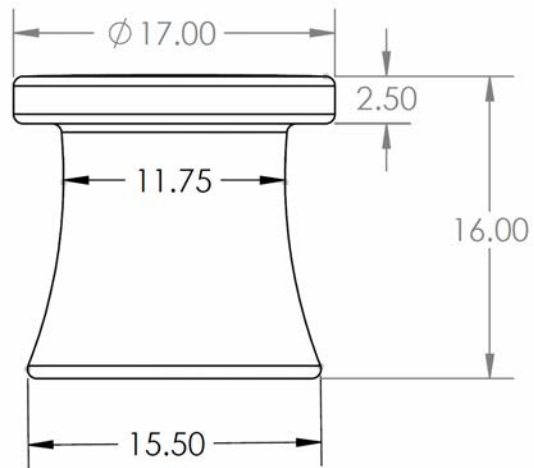

LOUNGER SIDE TABLE

- Sleek, rotomolded design
- Compatible with all pool types
- Designed for water depths of 0-11 inches
- UV resistant linear low density polyethylene
- Salt and chlorine water friendly
- Optional Umbrella (sold separately)