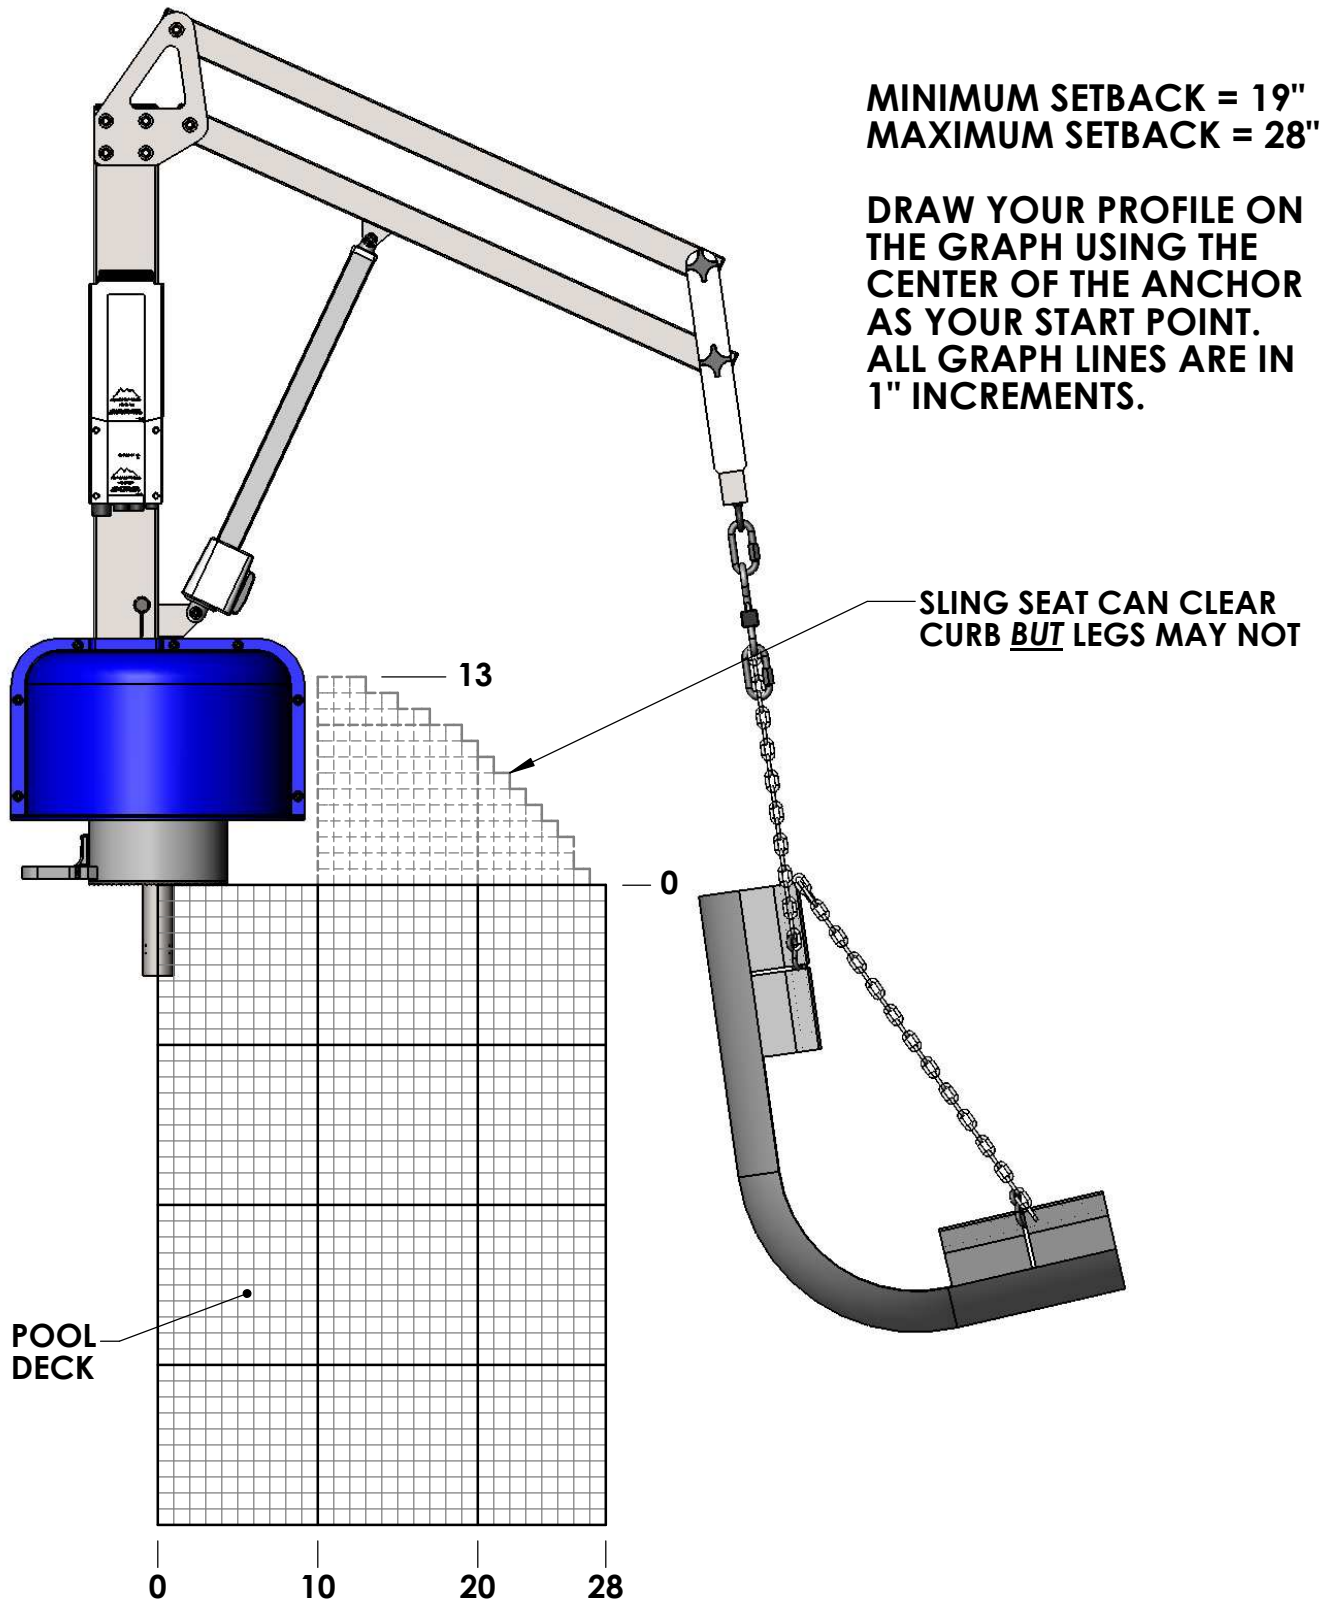

# SCOUT 2 LIFT W/ SLING GRAPH

MINIMUM SETBACK = 19"  
 MAXIMUM SETBACK = 28"

DRAW YOUR PROFILE ON THE GRAPH USING THE CENTER OF THE ANCHOR AS YOUR START POINT. ALL GRAPH LINES ARE IN 1" INCREMENTS.

SLING SEAT CAN CLEAR CURB BUT LEGS MAY NOT

POOL DECK

|           |          |               |
|-----------|----------|---------------|
| PRODUCT:  | SCOUT 2  |               |
| PART #:   | F-806SLS |               |
| SCALE:    | 1:12     | DATE: 2/25/16 |
| DRAWN BY: | KR       | REVISION: A   |