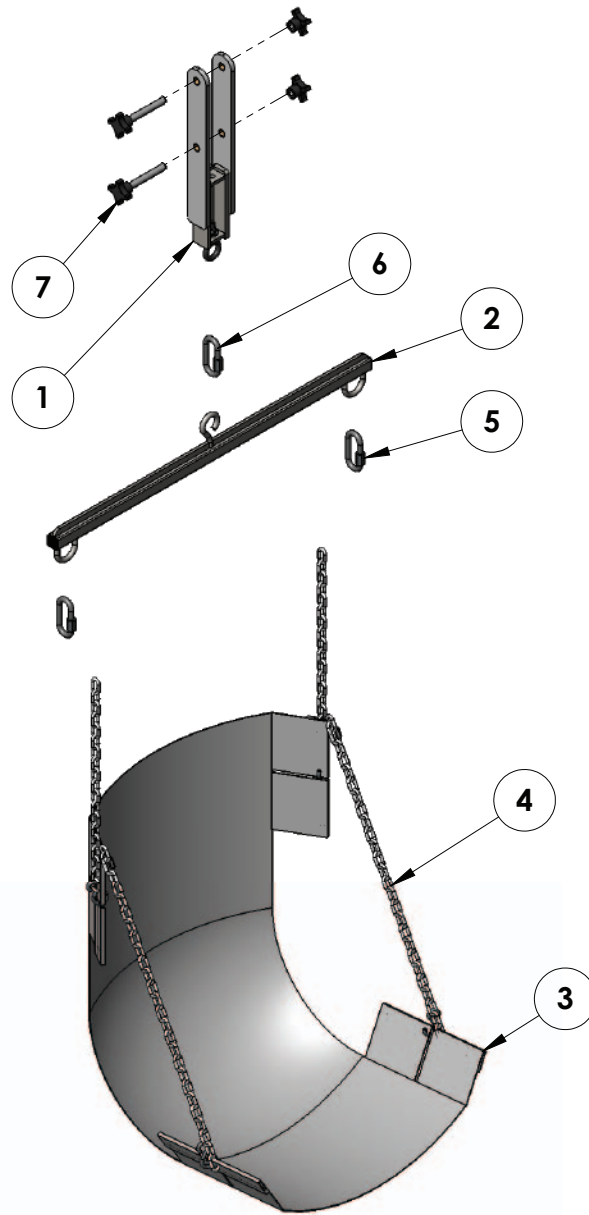

Scout Sling Attachment

PART #: F-806SLS

375 LB. [170 kg] MAXIMUM WEIGHT CAPACITY
MAXIMUM SETBACK: 28"

MANDATORY

LEAVE THIS MANUAL WITH LIFT OWNER

Read and follow all instructions.
Lift safety can only be ensured if installed and operated according to these instructions.

READ CAREFULLY

Check entire box and all packing materials for parts. Before beginning assembly, read the instructions and identify parts using the figures and parts listed in this document.

It is critical that all parts be carefully inspected prior to installation. If any damage occurred in transit, Aqua Creek Products, LLC must be notified within three days of receipt of unit.

Proper installation cannot be overstressed, as an improper installation voids Aqua Creek's warranty and may affect the safety of the user.

Scout Sling Attachment Parts List

ITEM #	QTY	PART #	DESCRIPTION
1	1	REV-700S-40	SLING CHAIR ARM ASEMBLY, REVOLUTION
2	1	F-030EZHB	HANGER BAR
3	1	F-032EZSB	STANDARD SLING ASSEMBLY
4	1	F-031EZCH	STANDARD CHAIN SET
5	2	QUICK LINK, 9/32"	QUICK LINK, 9/32", SS
6	1	QUICK LINK, 3/8"	QUICK LINK, 3/8", SS
7	2	F-QAB	BOLT, QUICK ATTACH

Scout Sling Attachment Instructions

Attach the sling seat assembly to the lift by connecting the two (2) quick-attach bolts and knobs to the lifting arm and the control arm of the Scout lift. See the diagram below.