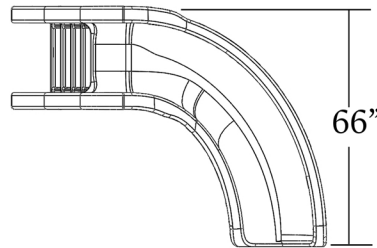

Splash

Make a Splash!

TM

Adult supervision is required at all times when children are using the Splash Slide.

Granite Finish Options

Sandstone

Gray

- Enclosed Plumbing for Clean Look
- Easy Assembly and Installation
- Intended for In-ground use on Residential Swimming Pools Only
- Accommodates Riders up to 175lbs/80kg

Model No.	Description	Width	Length	Height
GPPSSP-GRAY-R	GRAY RIGHT	66"	88"	52"
GPPSSP-SAND-R	SAND RIGHT	168cm	224cm	132cm

www.global-poolproducts.com