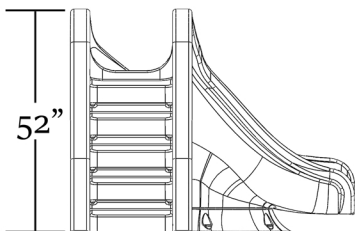

Splash

Make a Splash!

TM

Adult supervision is required at all times when children are using the Splash Slide.

Granite Finish Options

Sandstone

Gray

- Enclosed Plumbing for Clean Look
- Easy Assembly and Installation
- Intended for In-ground use on Residential Swimming Pools Only
- Accommodates Riders up to 175lbs/80kg

Model No.	Description	Width	Length	Height
GPPSSP-GRAY-R	GRAY RIGHT	66"	88"	52"
GPPSSP-SAND-R	SAND RIGHT	168cm	224cm	132cm

www.global-poolproducts.com