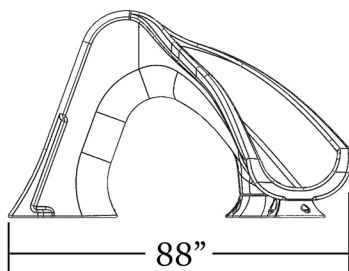

Splash

Make a Splash!

TM

Adult supervision is required at all times when children are using the Splash Slide.

Granite Finish Options

Sandstone

Gray

- Enclosed Plumbing for Clean Look
- Easy Assembly and Installation
- Intended for In-ground use on Residential Swimming Pools Only
- Accommodates Riders up to 175lbs/80kg

Model No.	Description	Width	Length	Height
GPPSSP-GRAY-R	GRAY RIGHT	66"	88"	52"
GPPSSP-SAND-R	SAND RIGHT	168cm	224cm	132cm

www.global-poolproducts.com