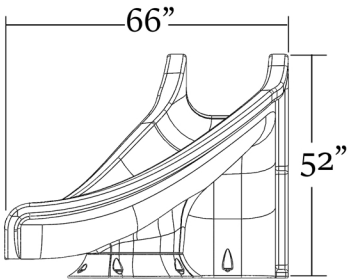

Splash

Make a Splash!

TM

Adult supervision is required at all times when children are using the Splash Slide.

Granite Finish Options

Sandstone

Gray

- Enclosed Plumbing for Clean Look
- Easy Assembly and Installation
- Intended for In-ground use on Residential Swimming Pools Only
- Accommodates Riders up to 175lbs/80kg

Model No.	Description	Width	Length	Height
GPPSSP-GRAY-R	GRAY RIGHT	66"	88"	52"
GPPSSP-SAND-R	SAND RIGHT	168cm	224cm	132cm

www.global-poolproducts.com