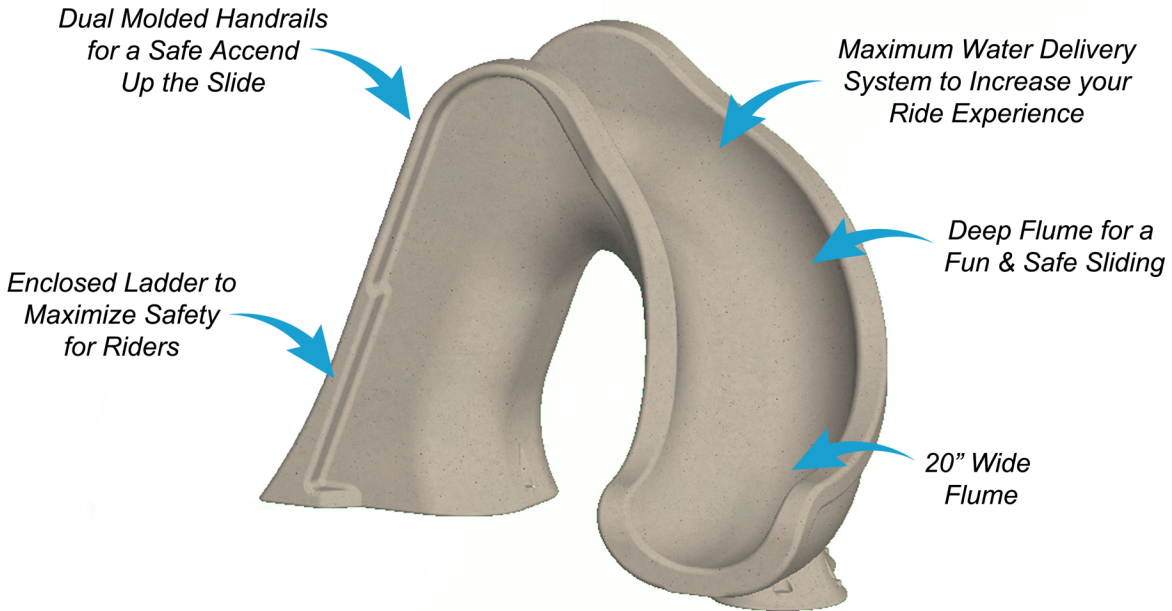

Splash

Make a Splash!

TM

Adult supervision is required at all times when children are using the Splash Slide.

Granite Finish Options

Sandstone

Gray

- Enclosed Plumbing for Clean Look
- Easy Assembly and Installation
- Intended for In-ground use on Residential Swimming Pools Only
- Accommodates Riders up to 175lbs/80kg

Model No.	Description	Width	Length	Height
GPPSSP-GRAY-R	GRAY RIGHT	66"	88"	52"
GPPSSP-SAND-R	SAND RIGHT	168cm	224cm	132cm

www.global-poolproducts.com