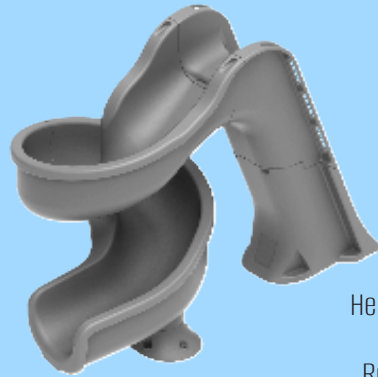

# DECK MOUNT POOL SLIDES

MADE IN  

[www.global-poolproducts.com](http://www.global-poolproducts.com)

1-866-712-0606

LIFTS

UMB

GAME

RAILS & LADDERS

### Sidewinder

Height: 7' 8" Length 13' 6"  
Flume Width: 23"  
Required Deck Space: 9' x 12'  
Weight Limit: 275 lbs