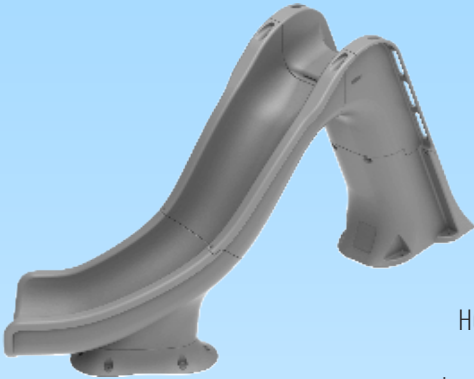

Tidal Wave

Height: 7' 8" Length: 11' 8"
Flume Width: 22"
Required Deck Space: 14'5" x 12' 10 1/2"
Weight Limit: 275 lbs