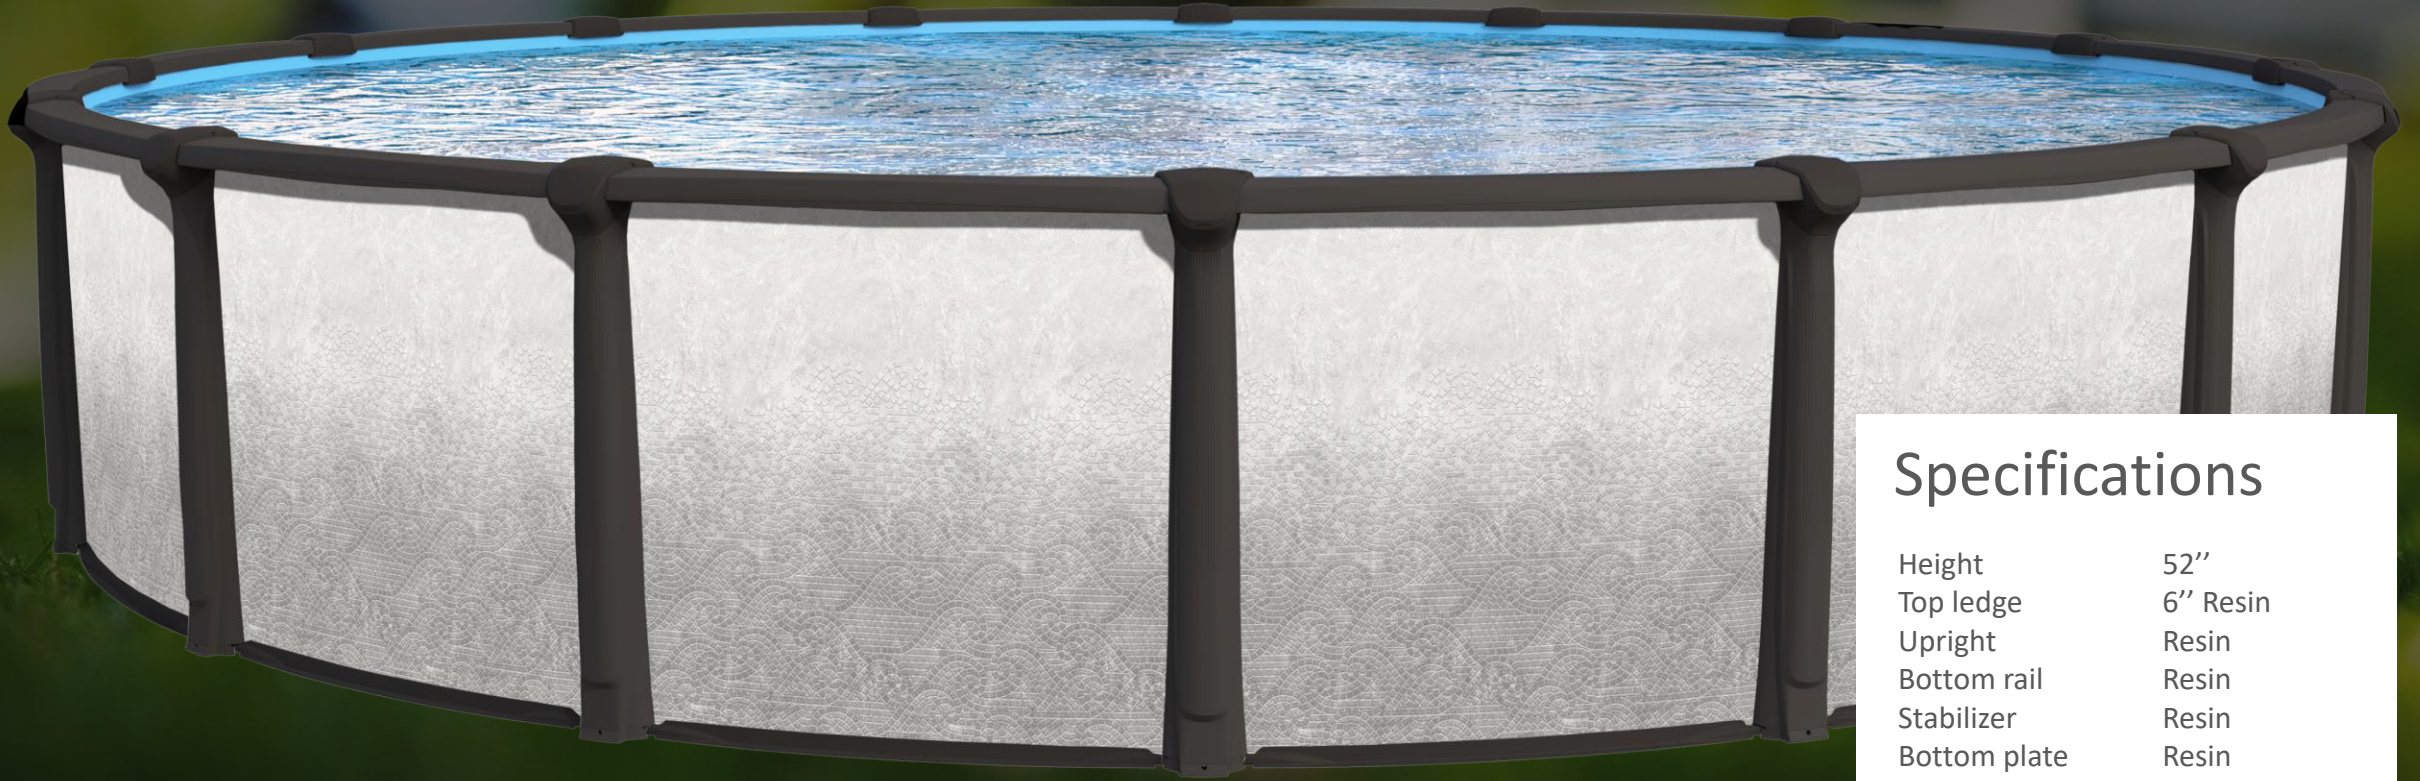

## Specifications

Height	52"
Top ledge	6" Resin
Upright	Resin
Bottom rail	Resin
Stabilizer	Resin
Bottom plate	Resin
Top plate	Resin
Ledge cover	2 pc
Structure color	Chocolate
Oval system	Braceless (YM)